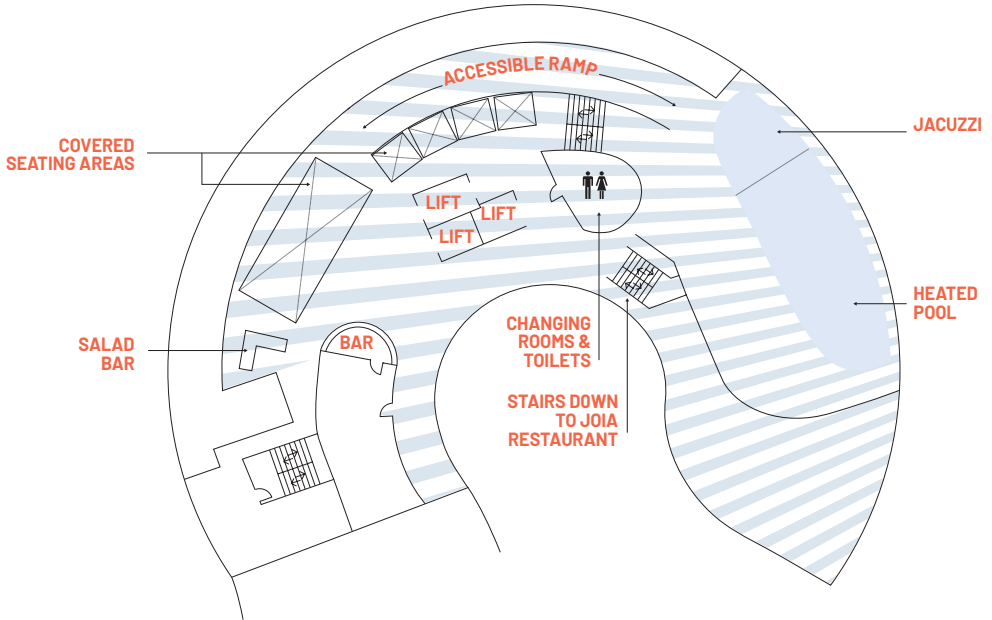

JOIA ROOFTOP - 16TH FLOOR

JOIA Rooftop Bar showcases Henrique Sá Pessoa's favourite summer small plates to share with friends on the al fresco terrace overlooking London from the 16th floor of art'otel London Battersea Power Station.

- > Exclusive use of the infinity pool
- > Skyline views of London
- > Dedicated event planner
- > Custom celebration cakes available
- > Private toilets on the same floor
- > Manned cloakroom
- > Host desk
- > DJ booth
- > Bespoke printed menus available
- > Entertainment/DJ performers can be recommended and booked

MAXIMUM CAPACITY

STANDING GUESTS	250