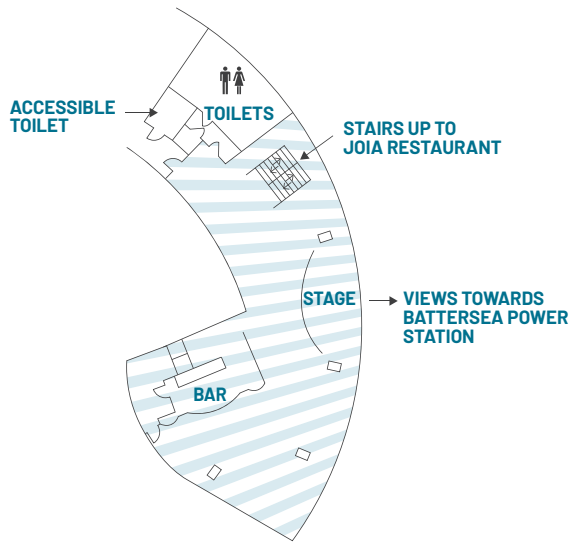

## JOIA BAR - 14TH FLOOR

JOIA Bar is on the 14th floor of art'otel London Battersea Power Station, and offers guests floor-to-ceiling views of the iconic Battersea Power Station. The bar menu is a collection of robust flavours and recipes from Spain and Portugal that are complimented by the extensive drinks list and signature cocktails which are reflective of the colours and qualities of precious gems.