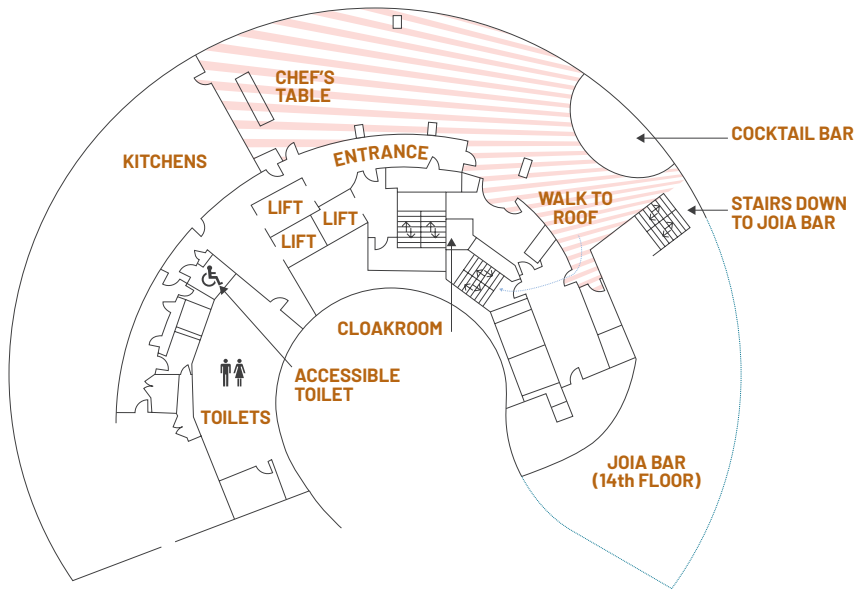

- > Skyline views of London
- > Floor to ceiling windows
- > In-built Stage
- > Dedicated event planner
- > Host desk
- > Manned cloakroom
- > Private toilets on the same floor
- > Added extras:
  - Bespoke celebration cakes
  - Bespoke printed menus
  - Entertainment & DJ recommendations
- > Can be hired in conjunction with JOIA Restaurant and JOIA Rooftop for outdoor space

### MAXIMUM CAPACITY

STANDING GUESTS

180

SEATED GUESTS

88

## JOIA RESTAURANT - 15TH FLOOR

JOIA Restaurant, located on the 15th floor of art'otel London Battersea Power Station, offers guests a relaxed dining experience with a focus on a Portuguese and Spanish style of food offering. The beautiful pink interiors by Russell Sage are inspired by the art deco of the Power Station and rather than have the chef's table secreted away, it's positioned adjacent to the kitchen to capture views of the power station and the kitchen team at work.

- > Option to be hired in combination with JOIA Bar and JOIA Rooftop for use of outdoor space
- > Floor to ceiling views
- > Skyline views of London
- > Dedicated event planner
- > Custom celebration cakes available
- > Private toilets on the same floor
- > Manned cloakroom
- > Host desk
- > Bespoke printed menus available